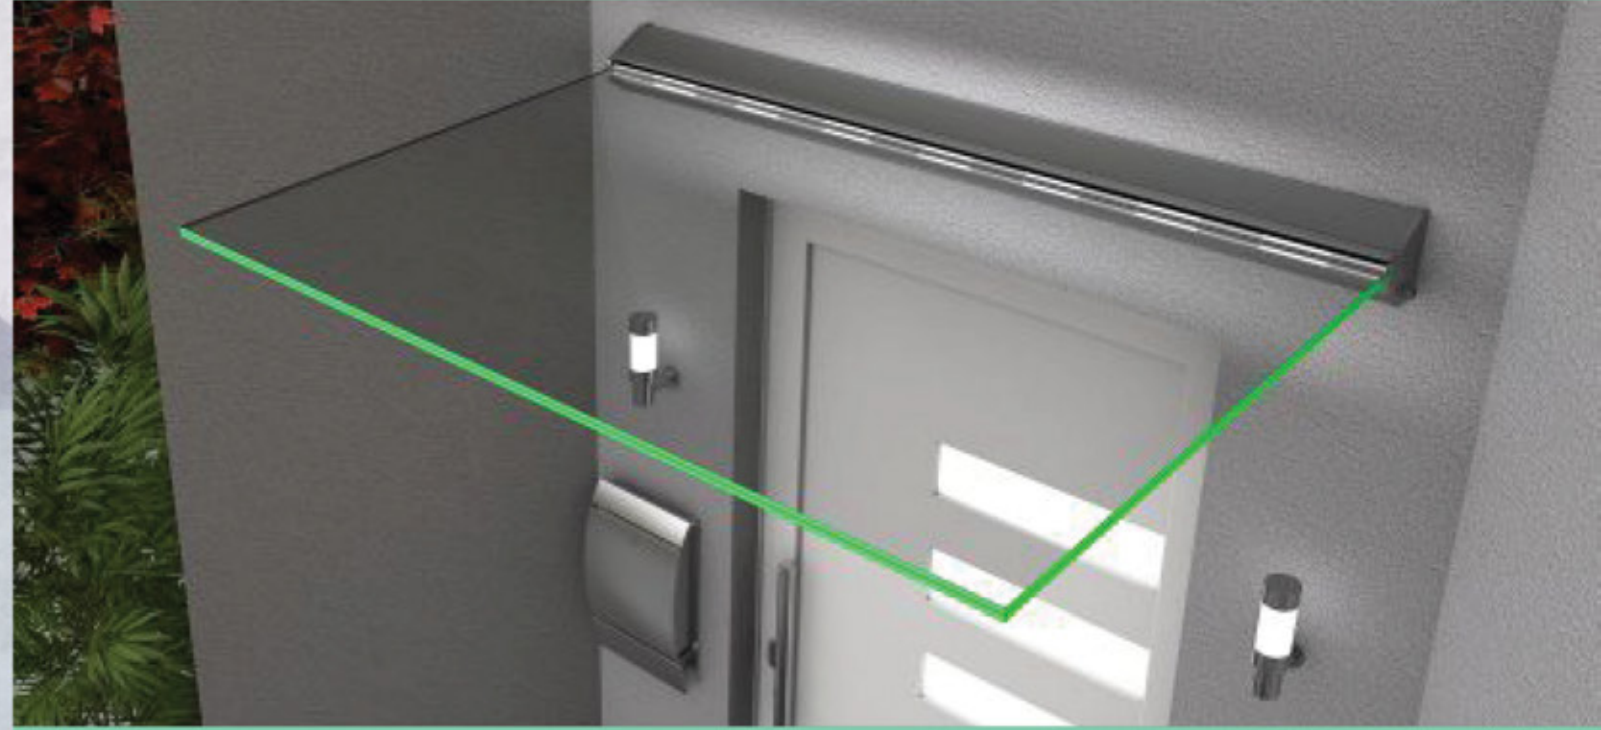

# CAM GÖLGELİK SİSTEMLERİ

Glass Canopy Systems / Led

**Frame Profile**  
Kasa Profili

System Code	Profile No	Weight kg/m
7360	7360	6.271

**Cover Profile**  
Kapak Profili

System Code	Profile No	Weight kg/m
7361	7361	0.865