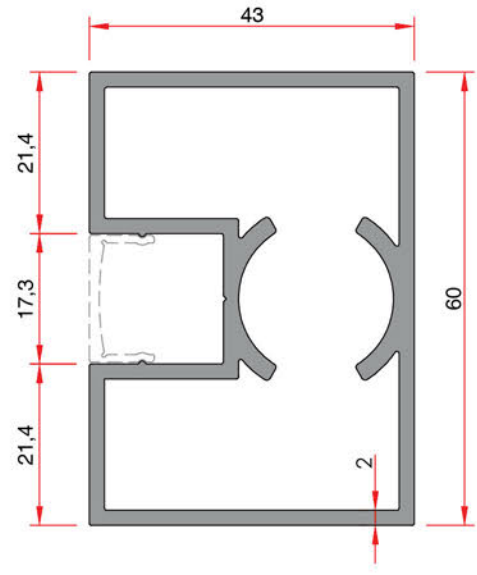

FENCE SYSTEMS

Çit Sistemleri

Outdoor Systems
AluGarden

Outdoor Systems
AluGarden®

Tekli Dikme Profil
Single Strut Profile

System Code	Profile No	Weight kg/m
AÇT 01	-	1.549

İkili Dikme Profil
Double Strut Profile

System Code	Profile No	Weight kg/m
AÇT 02	-	1.916

Üçlü Dikme Profil
Triple Strut Profile

System Code	Profile No	Weight kg/m
AÇT 03	-	2.152

Dörtlü Dikme Profil
Quadruple Strut Profile

System Code	Profile No	Weight kg/m
AÇT 04	-	2.388

Kapak Profil
Cover Profile

System Code	Profile No	Weight kg/m
AÇT K 01	-	0.112

100'lük Panel Profil
100 Panel Profile

System Code	Profile No	Weight kg/m
AÇT P 01	-	0.898

150'lük Panel Profil
150 Panel Profile