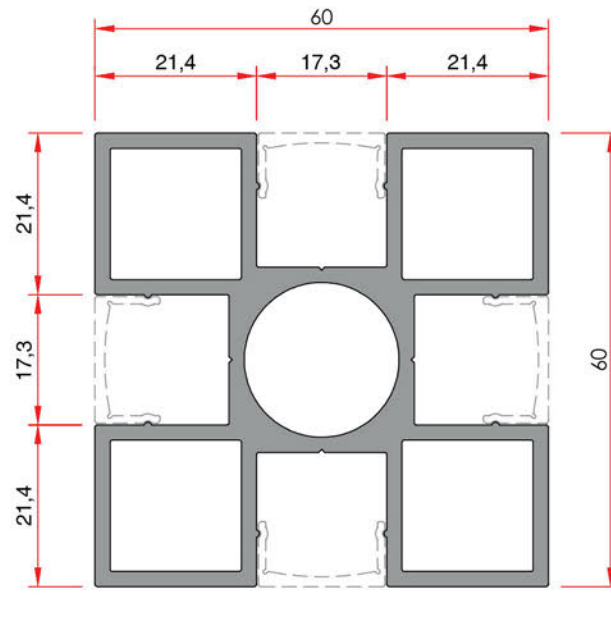

FENCE SYSTEMS

Çit Sistemleri

Outdoor Systems
AluGarden

Outdoor Systems
AluGarden®

Tekli Dikme Profil
Single Strut Profile

System Code	Profile No	Weight kg/m
AÇT 01	-	1.549

İkili Dikme Profil
Double Strut Profile

System Code	Profile No	Weight kg/m
AÇT 02	-	1.916

Üçlü Dikme Profil
Triple Strut Profile

System Code	Profile No	Weight kg/m
AÇT 03	-	2.152

Dörtlü Dikme Profil
Quadruple Strut Profile

System Code	Profile No	Weight kg/m
AÇT 04	-	2.388

Kapak Profil
Cover Profile

System Code	Profile No	Weight kg/m
AÇT K 01	-	0.112

100'lük Panel Profil
100 Panel Profile

System Code	Profile No	Weight kg/m
AÇT P 01	-	0.898

150'lük Panel Profil
150 Panel Profile