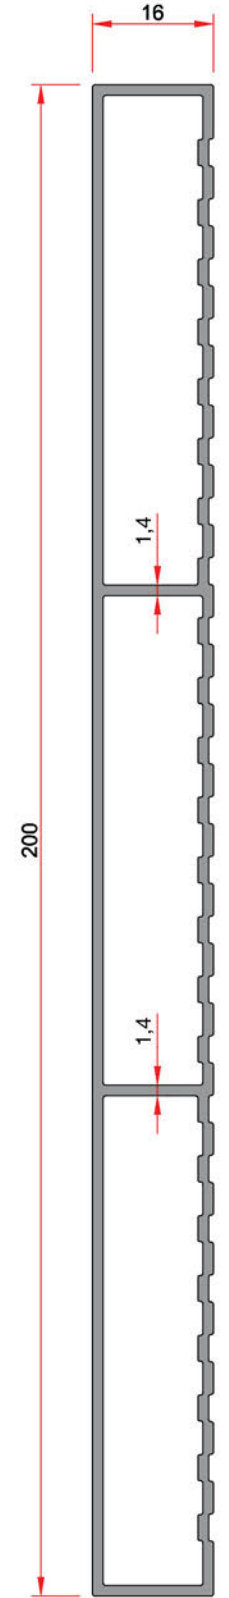

System Code	Profile No	Weight kg/m
AÇT 02	-	1.916

Üçlü Dikme Profil
Triple Strut Profile

System Code	Profile No	Weight kg/m
AÇT 03	-	2.152

Dörtlü Dikme Profil
Quadruple Strut Profile

System Code	Profile No	Weight kg/m
AÇT 04	-	2.388

Kapak Profil
Cover Profile

System Code	Profile No	Weight kg/m
AÇT K 01	-	0.112

100'lük Panel Profil
100 Panel Profile

System Code	Profile No	Weight kg/m
AÇT P 01	-	0.898

150'lük Panel Profil
150 Panel Profile

System Code	Profile No	Weight kg/m
AÇT P 02	-	1.347

200'lük Panel Profil
200 Panel Profile

System Code	Profile No	Weight kg/m
AÇT P 03	-	1.797

FENCE SYSTEMS

Outdoor Systems®
AluGarden®

Outdoor Systems®
AluGarden®

FENCE SYSTEMS

FENCE SYSTEMS
38

100'lük Panel Profili
100 Panel Profile

150'lük Panel Profili
150 Panel Profile

200'lük Panel Profili
200 Panel Profile

System Code	Profile No	Weight kg/m
AÇT P 04	-	0.901

System Code	Profile No	Weight kg/m
AÇT P 05	-	1.353