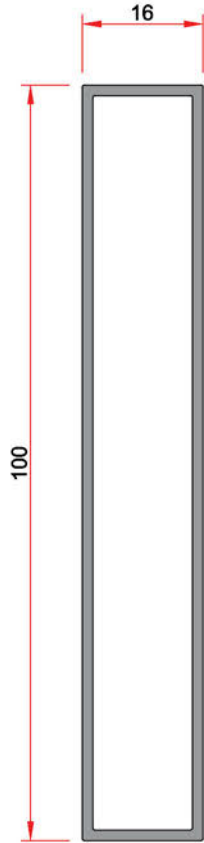

System Code	Profile No	Weight kg/m
AÇT 02	-	1.916

Üçlü Dikme Profil
Triple Strut Profile

System Code	Profile No	Weight kg/m
AÇT 03	-	2.152

Dörtlü Dikme Profil
Quadruple Strut Profile

System Code	Profile No	Weight kg/m
AÇT 04	-	2.388

Kapak Profil
Cover Profile

System Code	Profile No	Weight kg/m
AÇT K 01	-	0.112

100'lük Panel Profil
100 Panel Profile

System Code	Profile No	Weight kg/m
AÇT P 01	-	0.898

150'lük Panel Profil
150 Panel Profile

System Code	Profile No	Weight kg/m
AÇT P 02	-	1.347

200'lük Panel Profil
200 Panel Profile

System Code	Profile No	Weight kg/m
AÇT P 03	-	1.797

FENCE SYSTEMS

Outdoor Systems®
AluGarden®

Outdoor Systems®
AluGarden®

FENCE SYSTEMS

FENCE SYSTEMS
38

100'lük Panel Profili
100 Panel Profile

150'lük Panel Profili
150 Panel Profile

200'lük Panel Profili
200 Panel Profile

System Code	Profile No	Weight kg/m
AÇT P 04	-	0.901

System Code	Profile No	Weight kg/m
AÇT P 05	-	1.353