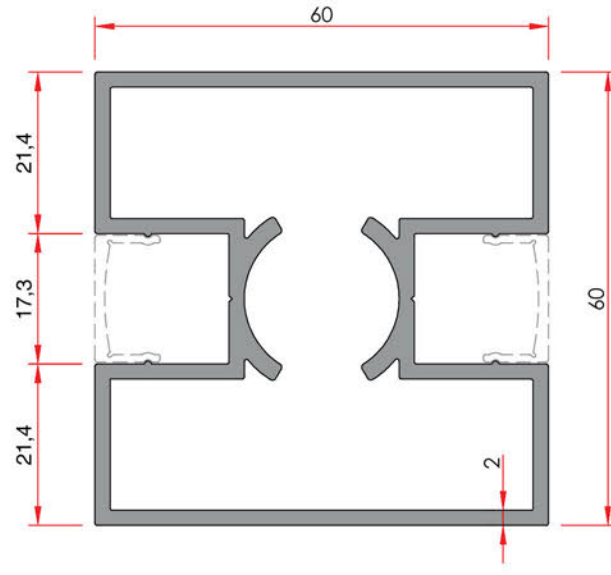

FENCE SYSTEMS

Çit Sistemleri

Outdoor Systems
AluGarden

Outdoor Systems
AluGarden®

Tekli Dikme Profil
Single Strut Profile

System Code	Profile No	Weight kg/m
AÇT 01	-	1.549

İkili Dikme Profil
Double Strut Profile

System Code	Profile No	Weight kg/m
AÇT 02	-	1.916

Üçlü Dikme Profil
Triple Strut Profile

System Code	Profile No	Weight kg/m
AÇT 03	-	2.152

Dörtlü Dikme Profil
Quadruple Strut Profile

System Code	Profile No	Weight kg/m
AÇT 04	-	2.388

Kapak Profil
Cover Profile

System Code	Profile No	Weight kg/m
AÇT K 01	-	0.112

100'lük Panel Profil
100 Panel Profile

System Code	Profile No	Weight kg/m
AÇT P 01	-	0.898

150'lük Panel Profil
150 Panel Profile