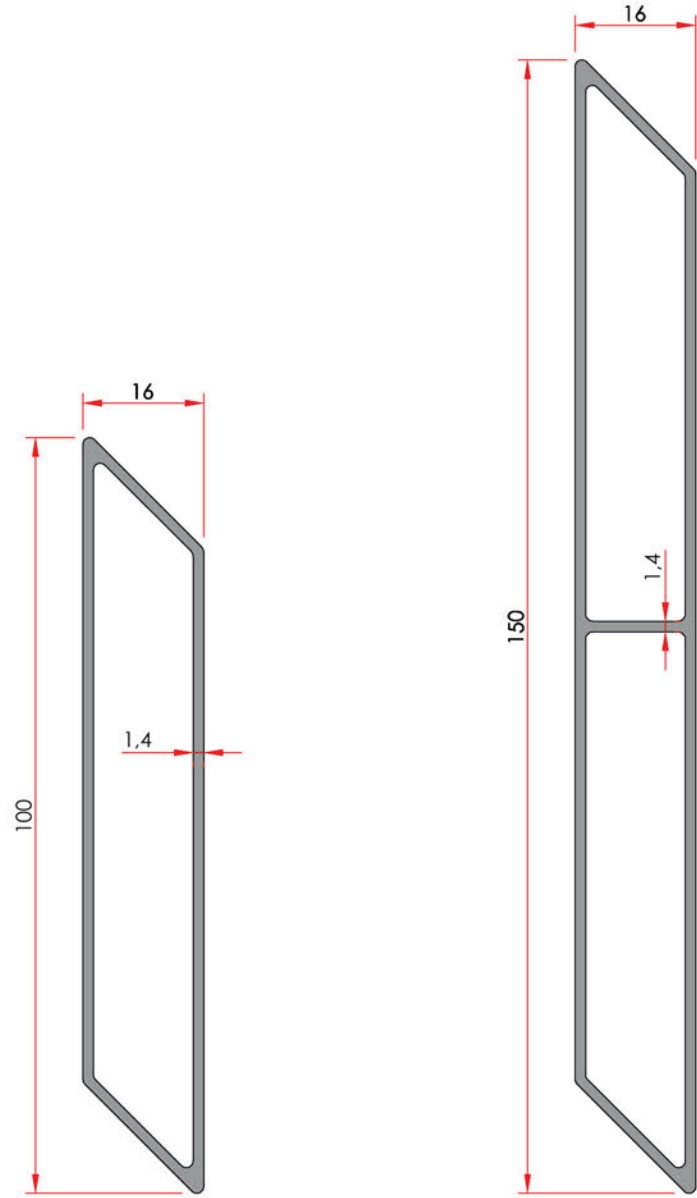

100'lük Panel Profili
100 Panel Profile

System Code	Profile No	Weight kg/m
AÇT P 04	-	0.952

150'lük Panel Profili
150 Panel Profile

System Code	Profile No	Weight kg/m
AÇT P 04	-	1.347

The unit weight values of the profiles indicated in the catalogue are theoretical. The real unit weight will be valid and may change $\pm 10\%$ after production
Katalogda bulunan profillerin ağırlıkları teoriktir. Üretimden sonraki ağırlıklar geçerlidir. $\pm \%10$ 'a kadar fark oluşabilir.