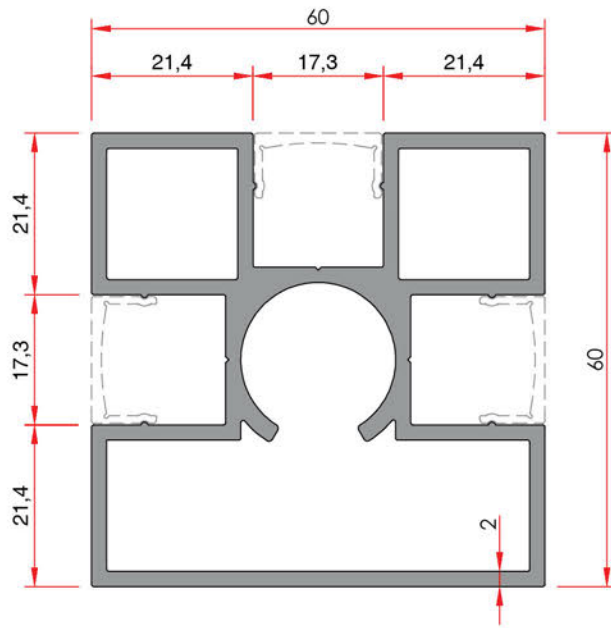

FENCE SYSTEMS

Çit Sistemleri

Outdoor Systems
AluGarden

Outdoor Systems
AluGarden®

Tekli Dikme Profil
Single Strut Profile

System Code	Profile No	Weight kg/m
AÇT 01	-	1.549

İkili Dikme Profil
Double Strut Profile

System Code	Profile No	Weight kg/m
AÇT 02	-	1.916

Üçlü Dikme Profil
Triple Strut Profile

System Code	Profile No	Weight kg/m
AÇT 03	-	2.152

Dörtlü Dikme Profil
Quadruple Strut Profile

System Code	Profile No	Weight kg/m
AÇT 04	-	2.388

Kapak Profil
Cover Profile

System Code	Profile No	Weight kg/m
AÇT K 01	-	0.112

100'lük Panel Profil
100 Panel Profile

System Code	Profile No	Weight kg/m
AÇT P 01	-	0.898

150'lük Panel Profil
150 Panel Profile