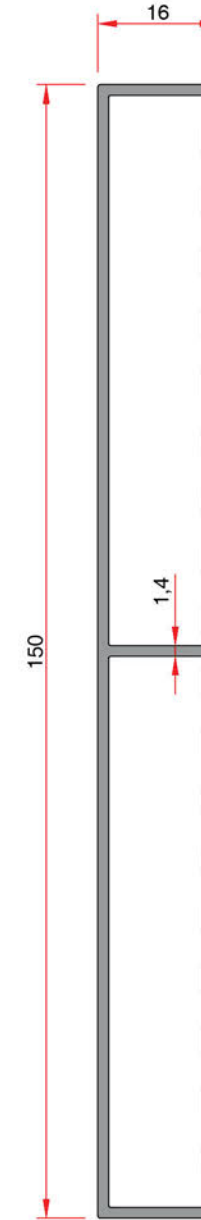

FENCE SYSTEMS

Çit Sistemleri

Outdoor Systems
AluGarden

Outdoor Systems
AluGarden®

Tekli Dikme Profil
Single Strut Profile

System Code	Profile No	Weight kg/m
AÇT 01	-	1.549

İkili Dikme Profil
Double Strut Profile

System Code	Profile No	Weight kg/m
AÇT 02	-	1.916

Üçlü Dikme Profil
Triple Strut Profile

System Code	Profile No	Weight kg/m
AÇT 03	-	2.152

Dörtlü Dikme Profil
Quadruple Strut Profile

System Code	Profile No	Weight kg/m
AÇT 04	-	2.388

Kapak Profil
Cover Profile

System Code	Profile No	Weight kg/m
AÇT K 01	-	0.112

100'lük Panel Profil
100 Panel Profile

System Code	Profile No	Weight kg/m
AÇT P 01	-	0.898

150'lük Panel Profil
150 Panel Profile