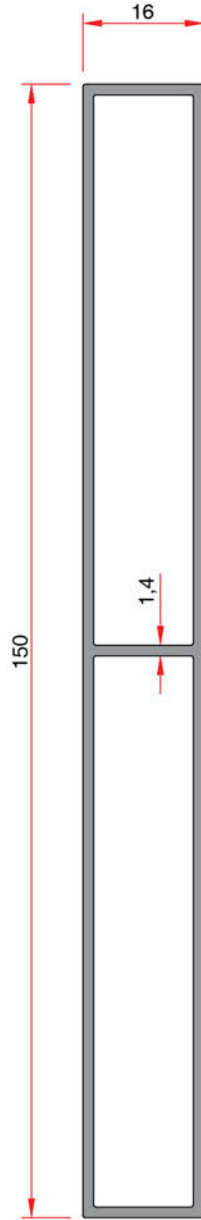

System Code	Profile No	Weight kg/m
AÇT 02	-	1.916

Üçlü Dikme Profil
Triple Strut Profile

System Code	Profile No	Weight kg/m
AÇT 03	-	2.152

Dörtlü Dikme Profil
Quadruple Strut Profile

System Code	Profile No	Weight kg/m
AÇT 04	-	2.388

Kapak Profil
Cover Profile

System Code	Profile No	Weight kg/m
AÇT K 01	-	0.112

100'lük Panel Profil
100 Panel Profile

System Code	Profile No	Weight kg/m
AÇT P 01	-	0.898

150'lük Panel Profil
150 Panel Profile

System Code	Profile No	Weight kg/m
AÇT P 02	-	1.347

200'lük Panel Profil
200 Panel Profile

System Code	Profile No	Weight kg/m
AÇT P 03	-	1.797

FENCE SYSTEMS

Outdoor Systems®
AluGarden®

Outdoor Systems®
AluGarden®

FENCE SYSTEMS

FENCE SYSTEMS
38

100'lük Panel Profili
100 Panel Profile

150'lük Panel Profili
150 Panel Profile

200'lük Panel Profili
200 Panel Profile

System Code	Profile No	Weight kg/m
AÇT P 04	-	0.901

System Code	Profile No	Weight kg/m
AÇT P 05	-	1.353