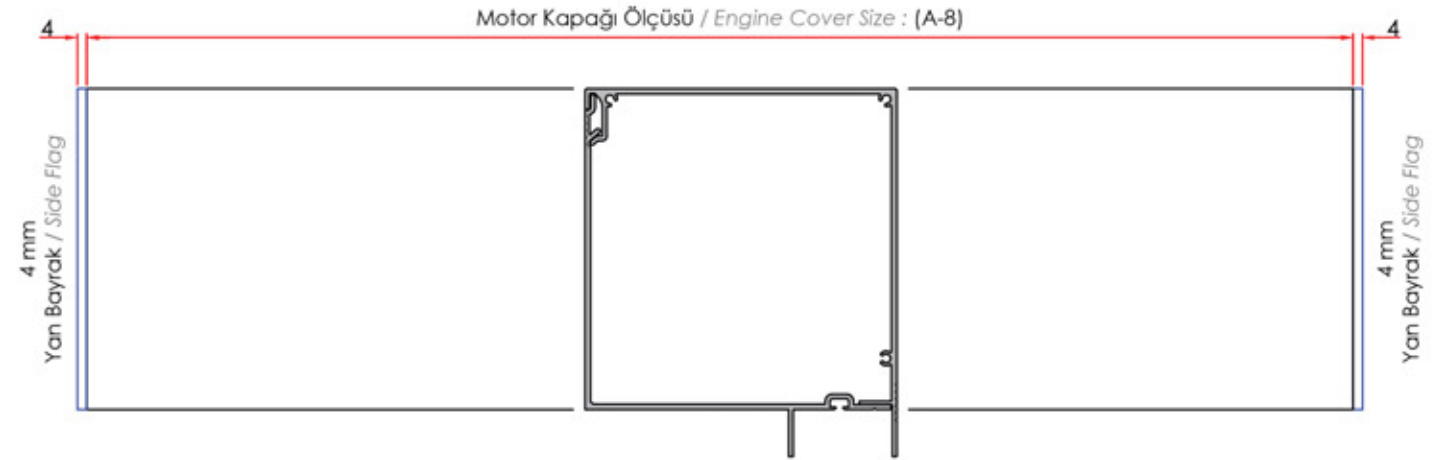

SAPPHIRE PANORAMA

22 mm
ISICAMLI SİSTEM
YATAY KESİM ÖLÇÜSÜ
HEATING SYSTEM
HORIZONTAL CUTTING SIZE