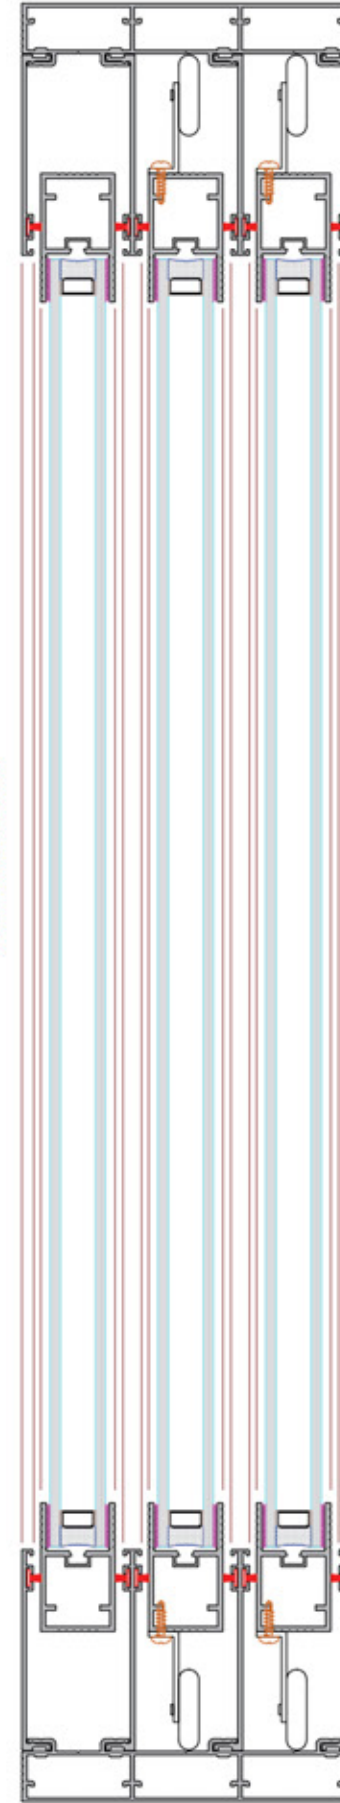

ISI CAMLI DETAY
HEAT GLASS DETAIL