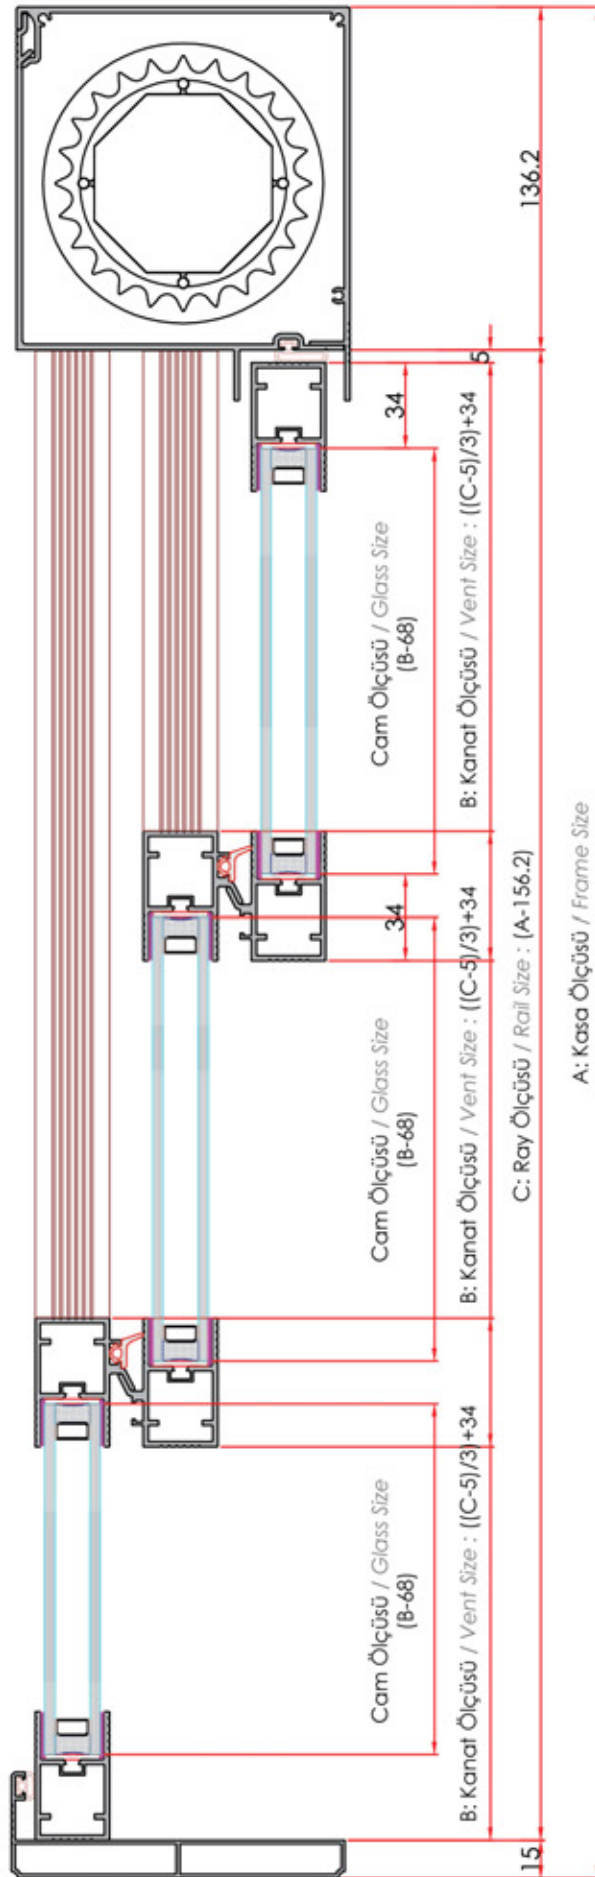

ISI CAMLI DETAY
HEAT GLASS DETAIL

TEK CAMLI DETAY
SINGLE GLASS DETAIL

ISI CAMLI DETAY
HEAT GLASS DETAIL

TEK CAMLI DETAY
SINGLE GLASS DETAIL

SAPPHIRE PANORAMA

Outdoor Systems®
AluGarden®

22 mm
ISICAMLI SİSTEM
DÜŞEY KESİM ÖLÇÜSÜ
HEATING SYSTEM
VERTICAL CUTTING SIZE

Outdoor Systems®
AluGarden®

SAPPHIRE PANORAMA

22 mm
ISICAMLI SİSTEM
YATAY KESİM ÖLÇÜSÜ
HEATING SYSTEM
HORIZONTAL CUTTING SIZE

8 mm
TEK CAMLI SİSTEM
DÜŞEY KESİM ÖLÇÜSÜ
SINGLE GLASS SYSTEM
VERTICAL CUTTING SIZE