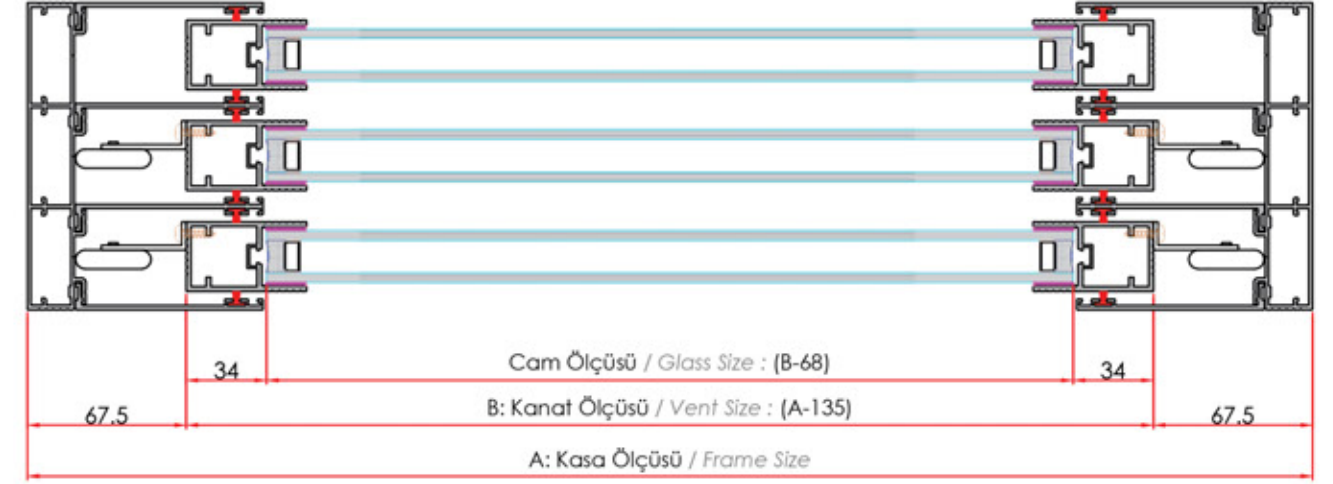

ISI CAMLI DETAY
HEAT GLASS DETAIL

TEK CAMLI DETAY
SINGLE GLASS DETAIL

ISI CAMLI DETAY
HEAT GLASS DETAIL

TEK CAMLI DETAY
SINGLE GLASS DETAIL

SAPPHIRE PANORAMA

Outdoor Systems®
AluGarden®

22 mm
ISICAMLI SİSTEM
DÜŞEY KESİM ÖLÇÜSÜ
HEATING SYSTEM
VERTICAL CUTTING SIZE

Outdoor Systems®
AluGarden®

SAPPHIRE PANORAMA

22 mm
ISICAMLI SİSTEM
YATAY KESİM ÖLÇÜSÜ
HEATING SYSTEM
HORIZONTAL CUTTING SIZE

8 mm
TEK CAMLI SİSTEM
DÜŞEY KESİM ÖLÇÜSÜ
SINGLE GLASS SYSTEM
VERTICAL CUTTING SIZE