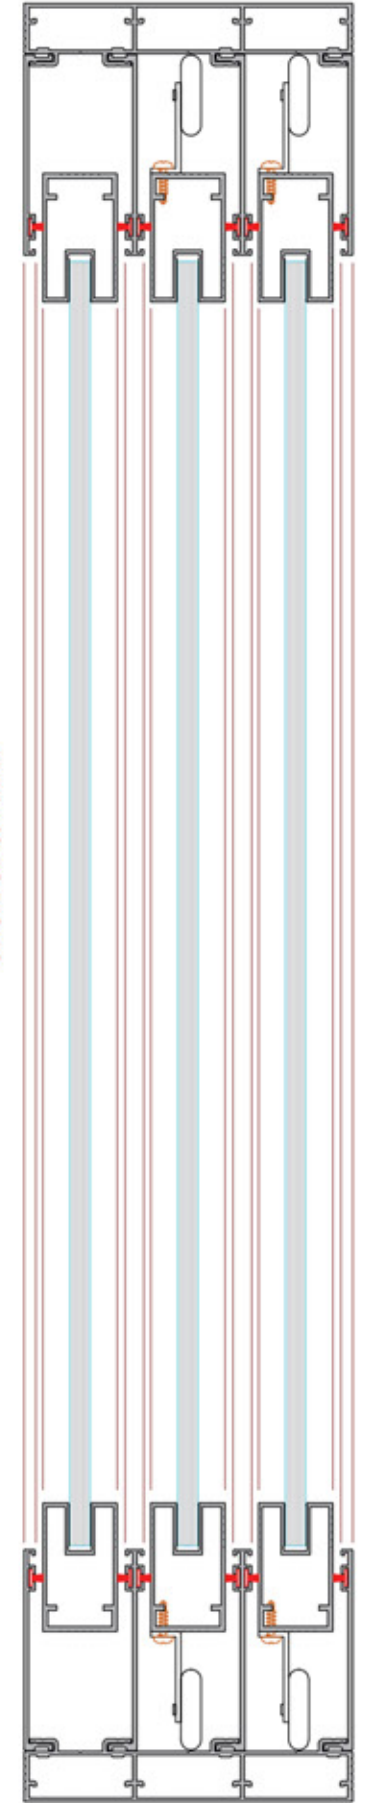

TEK CAMLI DETAY
SINGLE GLASS DETAIL