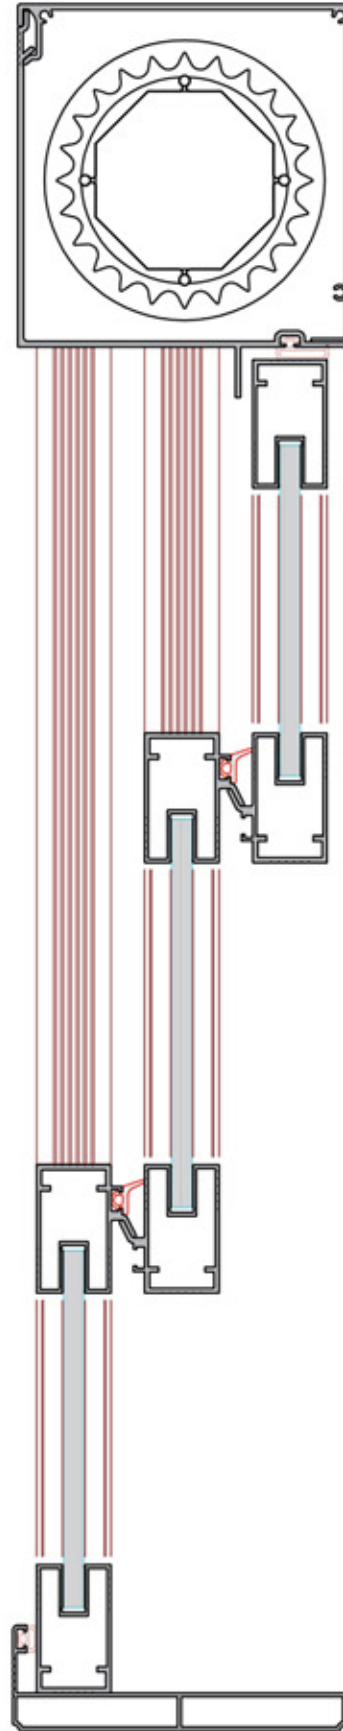

TEK CAMLI DETAY
SINGLE GLASS DETAIL