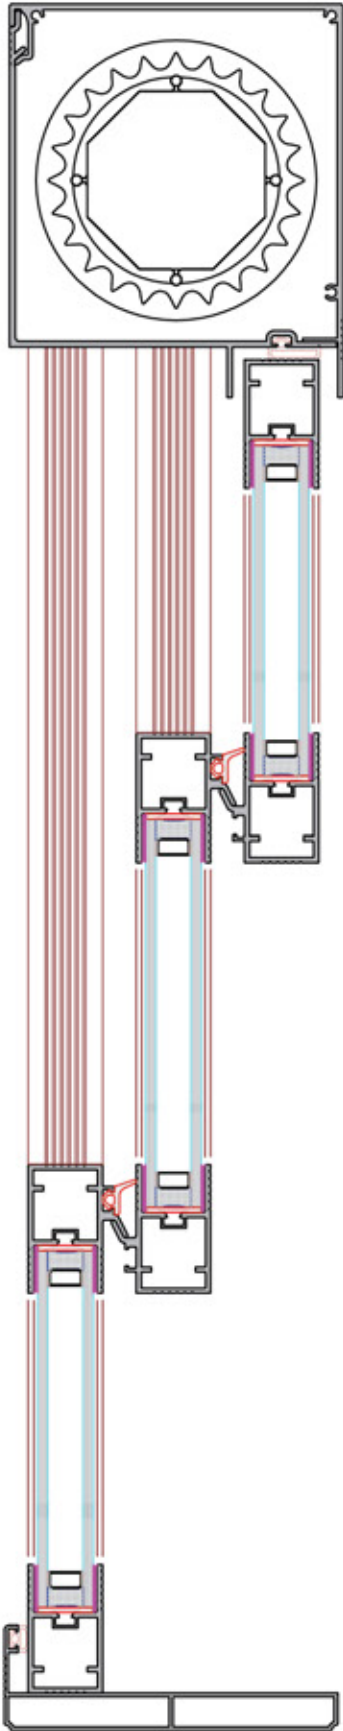

ISI CAMLI DETAY
HEAT GLASS DETAIL