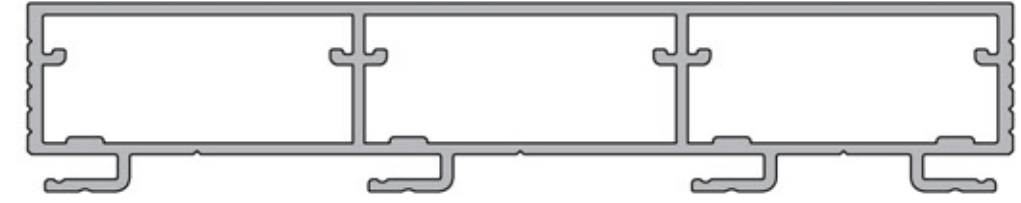

System Code	Profile No	Weight kg/m
AG V 04	7093	0.969
AKB-1097-25.1		

Corner Wedge
Köşe Takozu

System Code	Profile No	Weight kg/m
1097	1097	2.032

Rail Cover Profile
Ray Kapak Profili

System Code	Profile No	Weight kg/m
AG A 05	7447	0.196